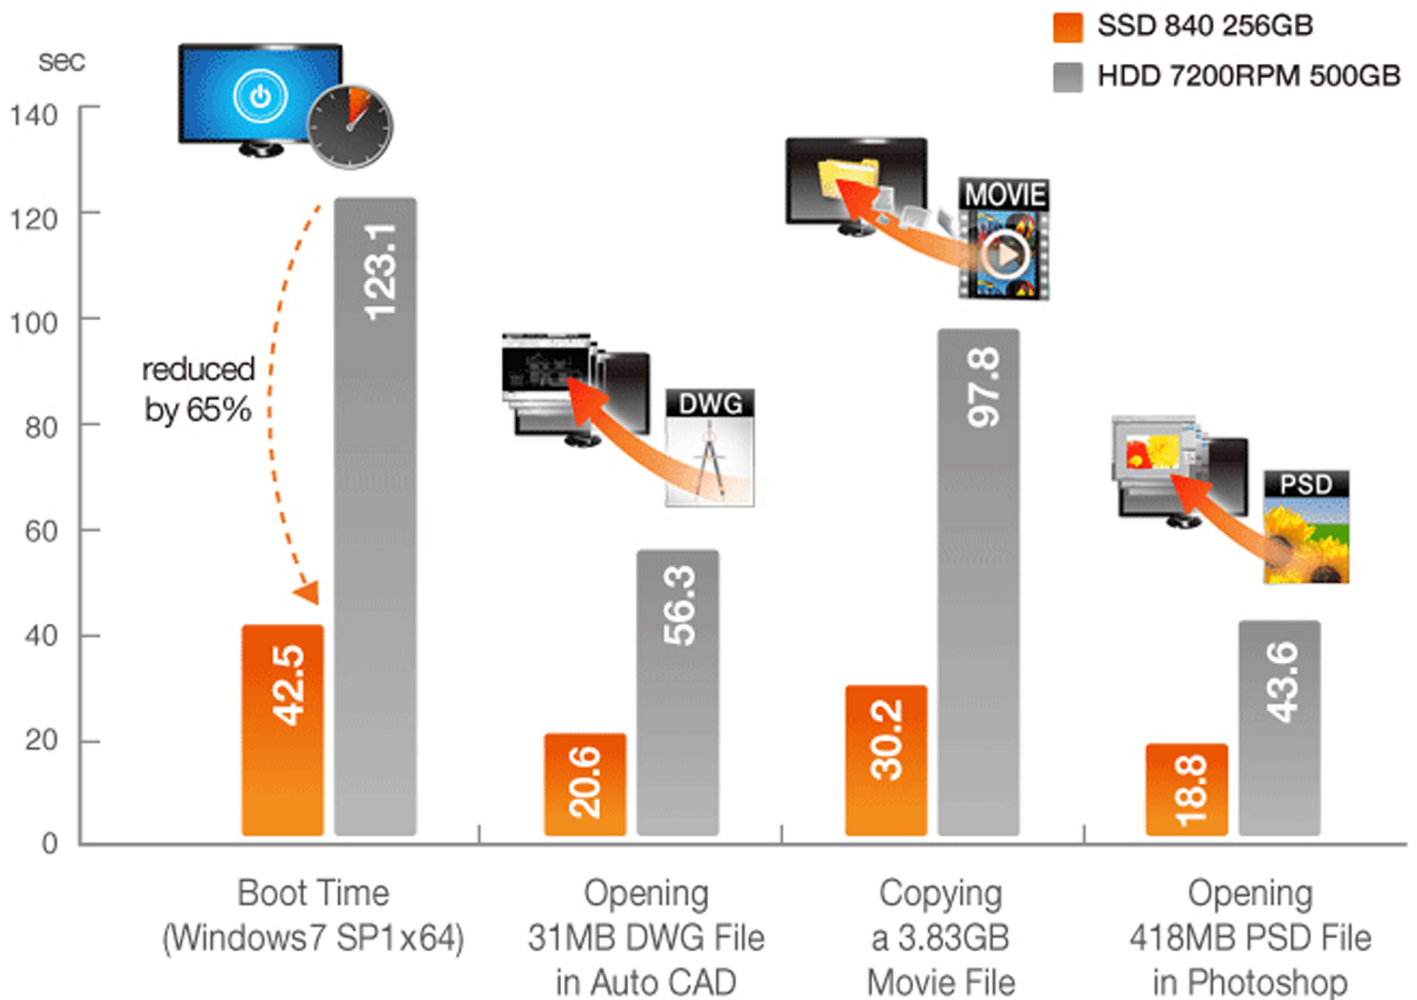

TechSolve Presents: The Benefits of the Solid State Drive

We 100% guarantee a substantial speed improvement!

Up to 5X Faster Boot to Operating System!

Up to 3X Shorter Application Load Times!

Up to 4X Faster File Copying!

Up to 3X Faster Photo and Video Processing!

Drastically Improves Heavy Gaming Load Times!

Upgrade Your Desktop or PC! Call now!

226-350-9727

*Gaming performance is also affected by your GPU, and online gaming load times rely on network performance as well